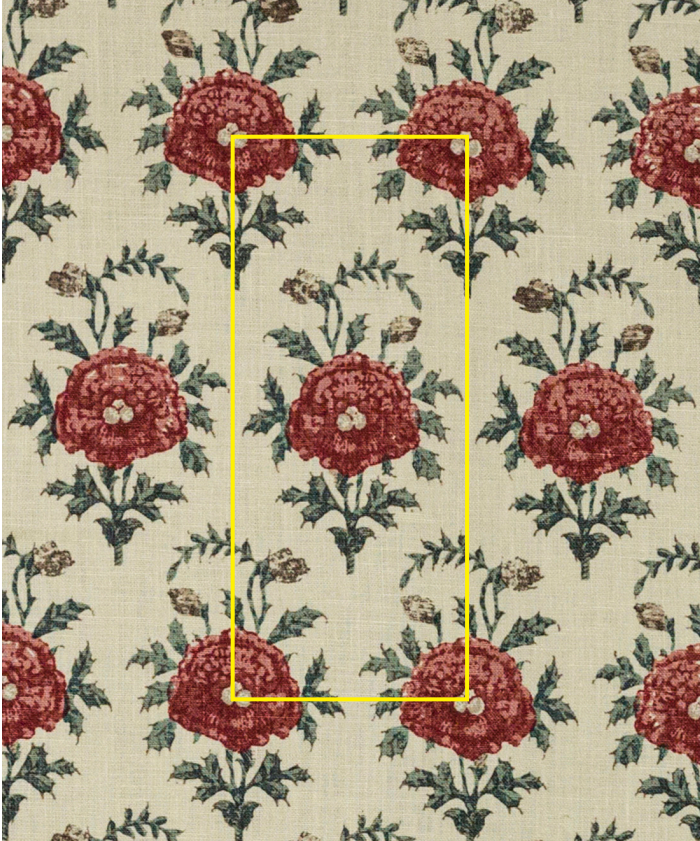

n a m a y s a m a y

Noor Mughal | NOOR-01-C

Design	Noor
Colour	Mughal
Code	NOOR-01-C
Composition	100% Linen
Width	136cm (114cm) / 53.5in (45in)
Repeat	8cm (h) 19cm (v) 3in (h) 7.5in (v)
Weight	286g/sqm
Notes